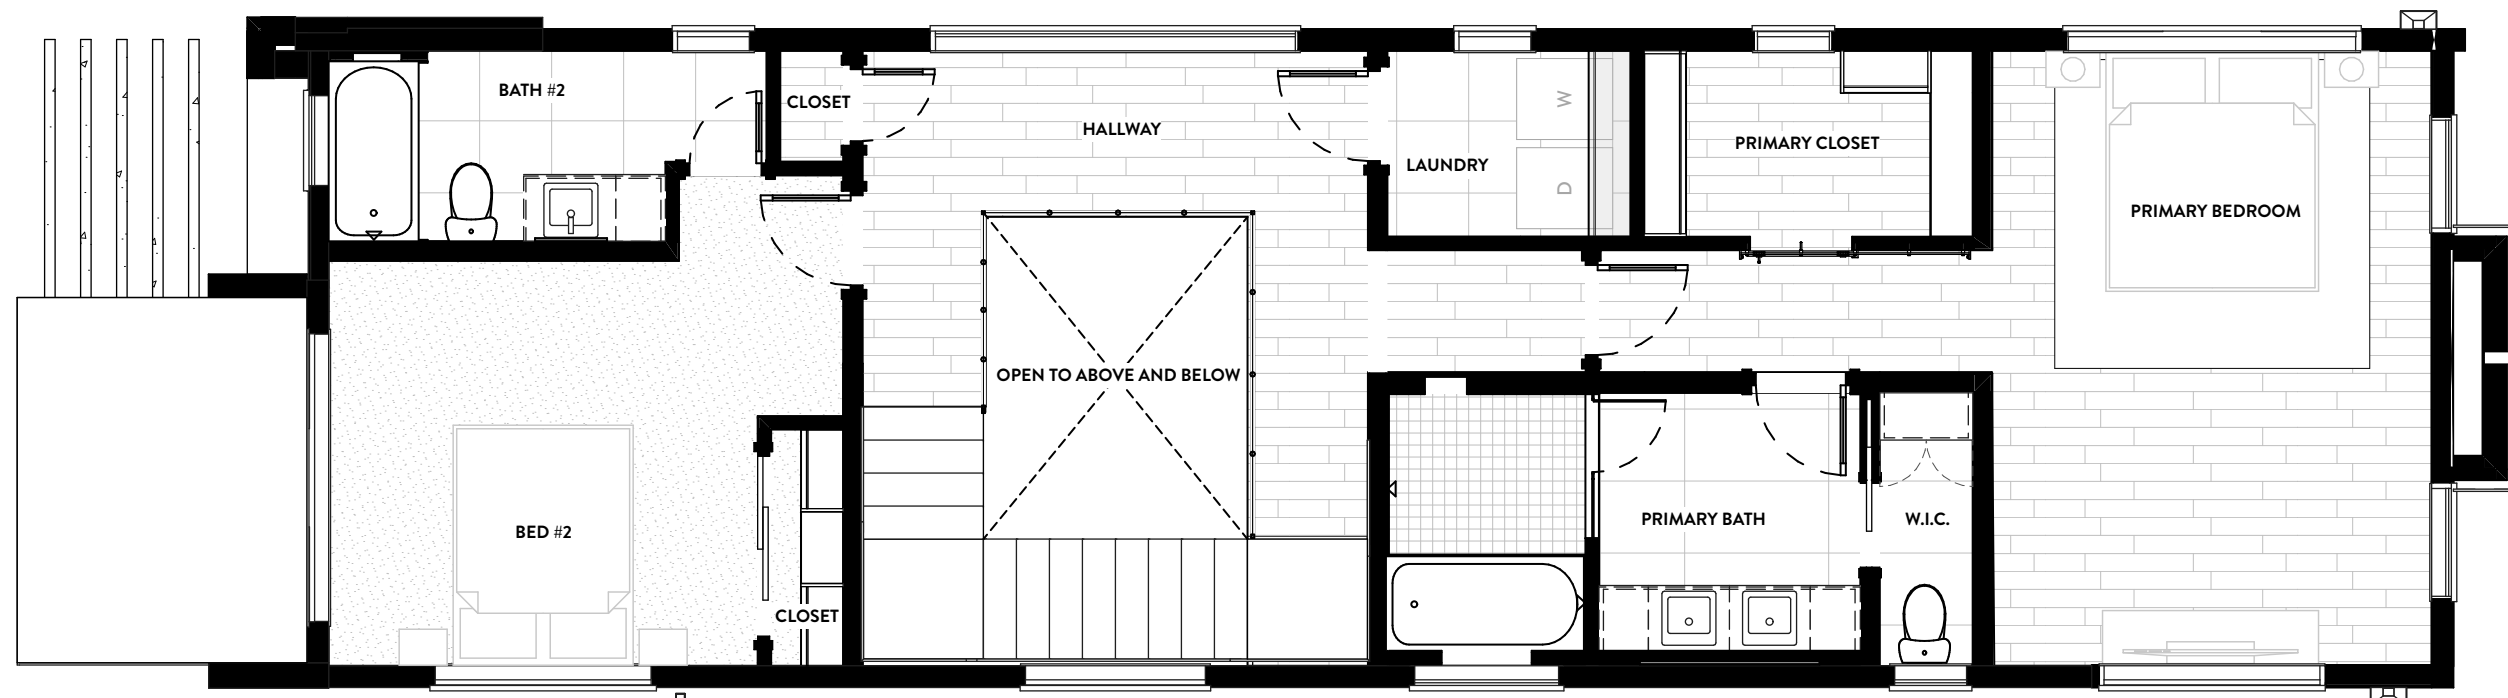

1 FIRST FLOOR  
3/16" = 1'-0"

1 FIRST FLOOR  
3/16" = 1'-0"

**1** SECOND FLOOR  
3/16" = 1'-0"

REFER TO  
REDLINED ARCH  
SET FOR ORIGINAL  
CLOSET AND MINI  
SPLIT RELOCATION.

**1** THIRD FLOOR  
3/16" = 1'-0"