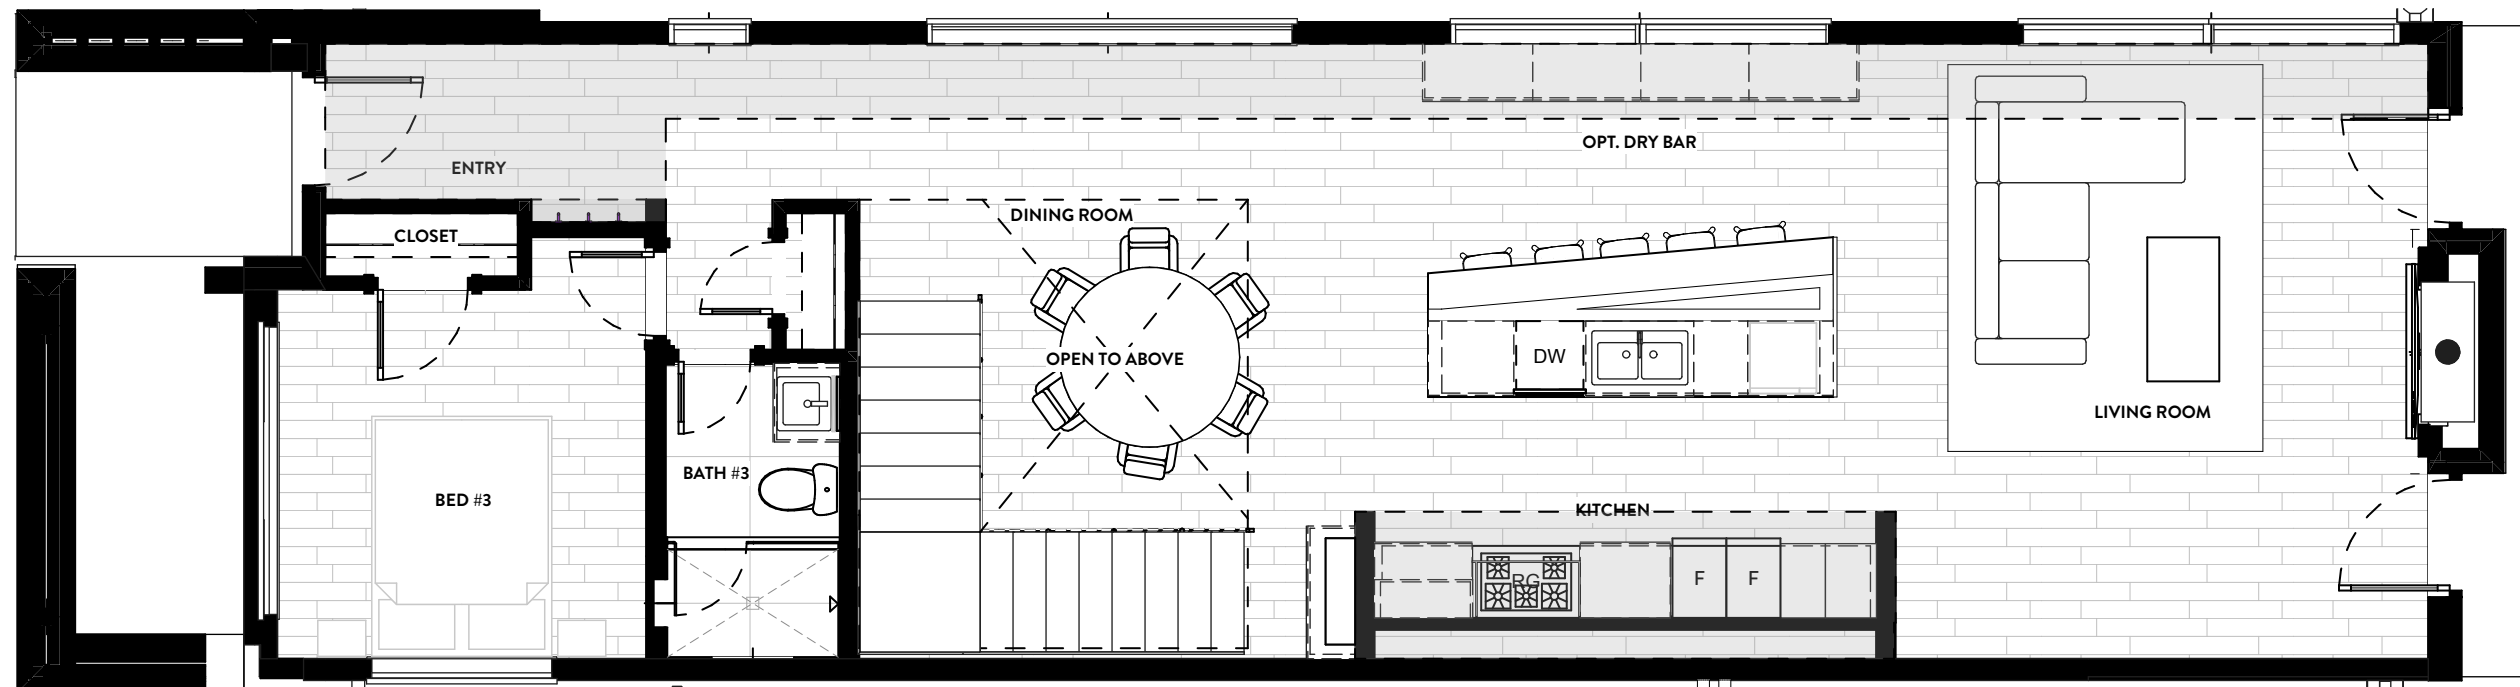

1 FIRST FLOOR  
3/16" = 1'-0"

1 FIRST FLOOR  
3/16" = 1'-0"

**1** SECOND FLOOR  
3/16" = 1'-0"

REFER TO  
REDLINED ARCH  
SET FOR ORIGINAL  
CLOSET AND MINI  
SPLIT RELOCATION.

**1** THIRD FLOOR  
3/16" = 1'-0"