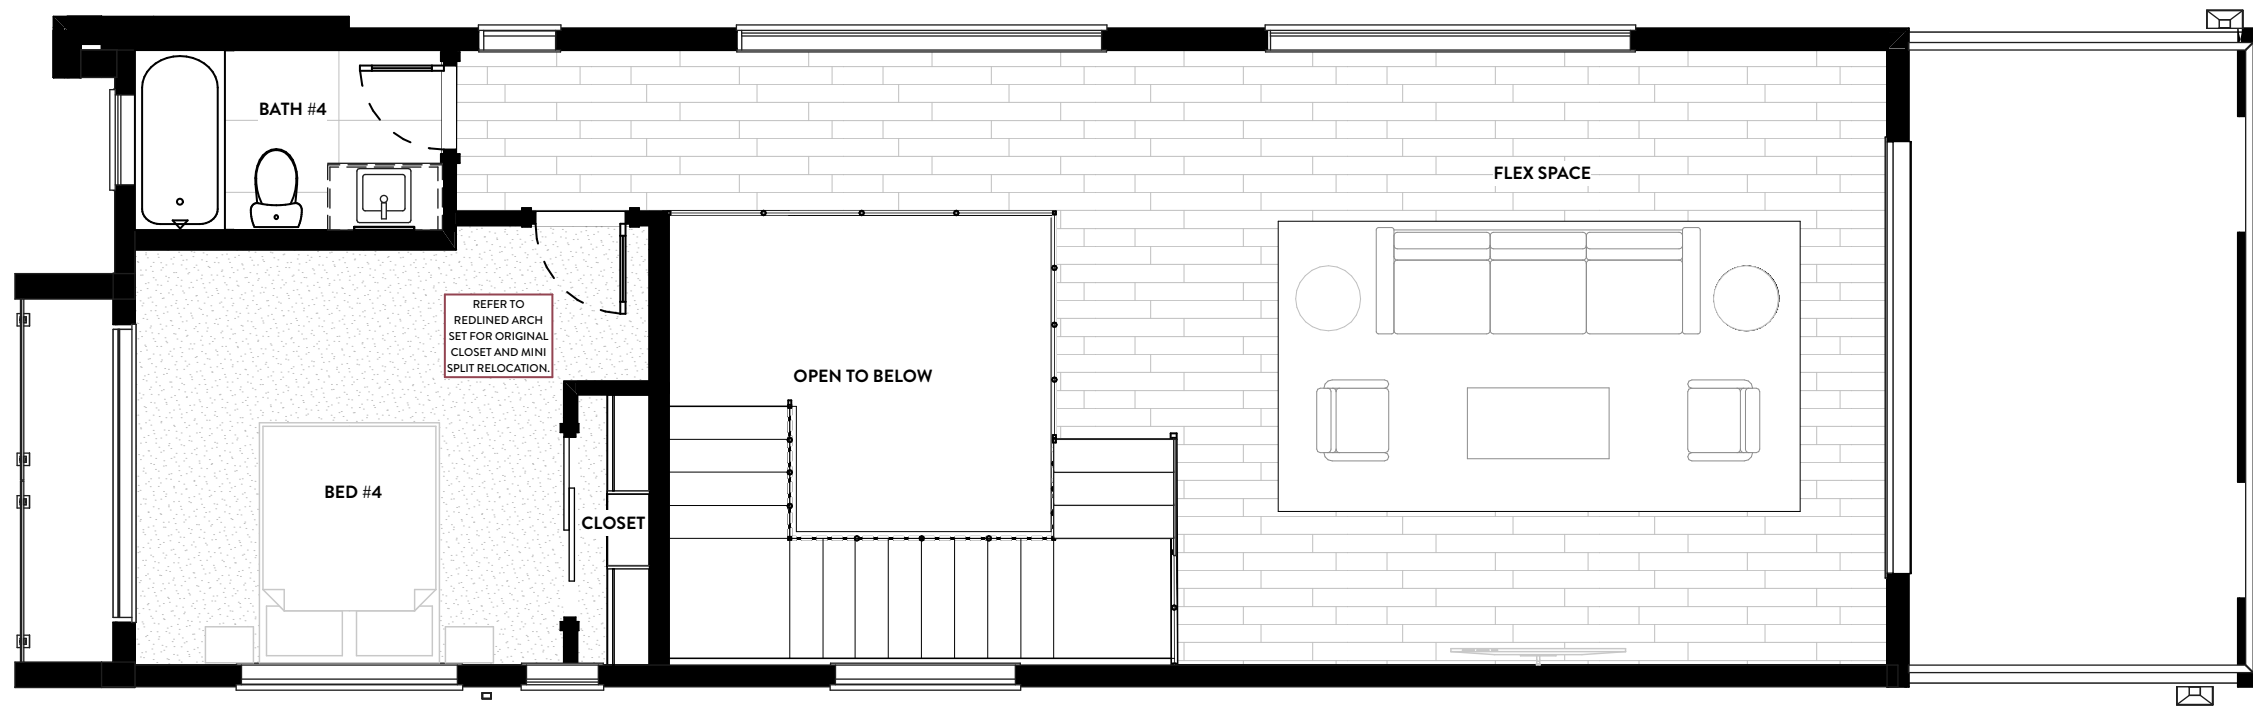

1 FIRST FLOOR  
3/16" = 1'-0"

1 FIRST FLOOR  
3/16" = 1'-0"

**1** SECOND FLOOR  
3/16" = 1'-0"

REFER TO  
REDLINED ARCH  
SET FOR ORIGINAL  
CLOSET AND MINI  
SPLIT RELOCATION.

**1** THIRD FLOOR  
3/16" = 1'-0"